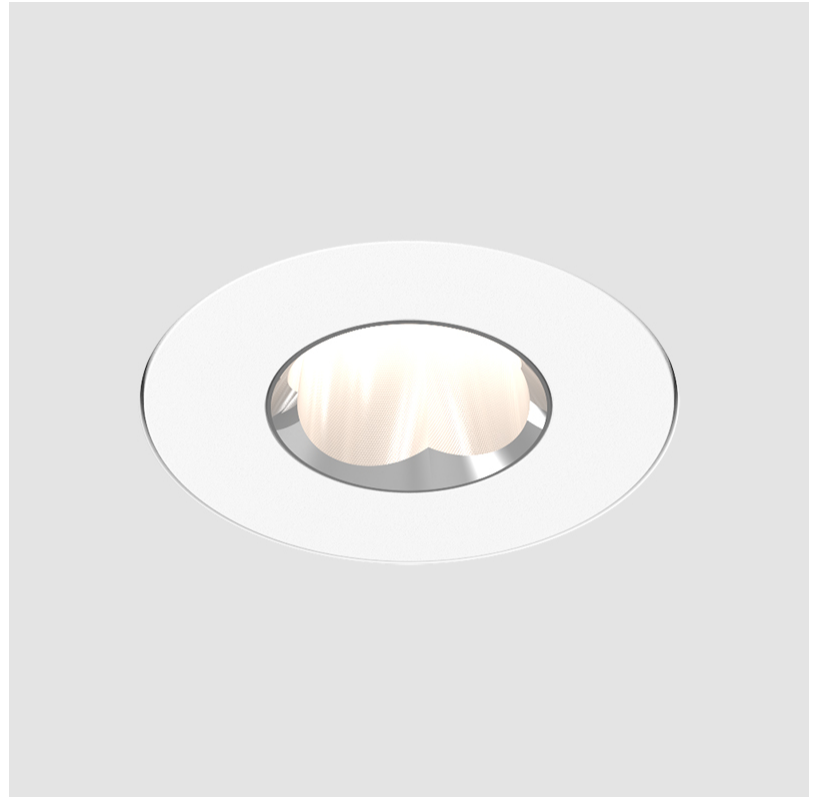

GENERAL

Series: Oiko Pro
Subseries: Oiko Pro Round
Brand: Prolicht
Division: Architectural
Mounting Type: Trimless
Mounting Location: Ceiling
Subcategory: Downlight

PHYSICAL

Shape: Round
Diameter (mm): 75
Diameter (in): 2 15/16
Height (mm): 43
Height (in): 1 11/16
Ceiling Thickness (mm): 10 / 12.5 / 15 / 25
Ceiling Thickness (in): 3/8 or 1/2 or 9/16 or 1
Min. Recessing Depth (mm): 50
Min. Recessing Depth (in): 1 15/16
Light Distribution: Direct
Diffuser: Lens Pack - Spread Lens / Linear Spread Lens / Honeycomb Louver
Fixture Finish: SSR / BKV / CWI / CRY / HAB / UFT / ITA / RUA / FTG / MYG / LOD / PUS / FRO / FUP / KIA / POP / BLS / SPG / MEY / GOH / GUM / CHC / COM / ABZ / JAG / OBR / MOS / ROR
Fixture Material: Aluminum Die Cast
Cut-out Measurements: 86mm / 2 11/16" Diameter

ELECTRICAL

Lamp Type: LED (Zhaga Standard)
Input Wattage (W): 14
Total Output Wattage (W): 12.7
Dimming: Dali Dimming
Driver Included: No
Driver Location: Recessed Housing
Driver Type: Constant Current - Universal (120Vac only for DALI driver)
Driver Class: Class 2
Input Voltage (V): 120 - 277
Constant Current (MA): 700

LED

Color Temperature (°K): 2700-6500 Tunable White
Max. Delivered Lumen (lm): 1381
Nominal Lumen (lm): 1460
CRI: >90 CRI
Lamp Life (hrs): 50000
Special LEDs offerings: Tunable White

OPTICAL

Reflector°: 62
Adjustability: Fixed

RATINGS AND CERTIFICATIONS

Certified By: Certified for North American Standards
IP rating: IP20