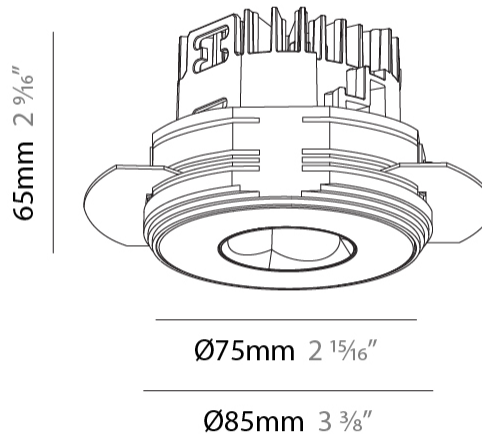

GENERAL

Series: Oiko Pro
Subseries: Oiko Pro Round
Brand: Prolicht
Division: Architectural
Mounting Type: Trimless
Mounting Location: Ceiling
Subcategory: Downlight

PHYSICAL

Shape: Round
Diameter (mm): 75
Diameter (in): 2 15/16
Height (mm): 65
Height (in): 2 9/16
Ceiling Thickness (mm): 10 / 12.5 / 15 / 25
Ceiling Thickness (in): 3/8 or 1/2 or 9/16 or 1
Min. Recessing Depth (mm): 70
Min. Recessing Depth (in): 2 3/4
Light Distribution: Direct
Diffuser: Lens Pack - Spread Lens / Linear Spread Lens / Honeycomb Louver
Fixture Finish: SSR / BKV / CWI / CRY / HAB / UFT / ITA / RUA / FTG / MYG / LOD / PUS / FRO / FUP / KIA / POP / BLS / SPG / MEY / GOH / GUM / CHC / COM / ABZ / JAG / OBR / MOS / ROR
Fixture Material: Aluminum Die Cast
Cut-out Measurements: 86mm / 2 11/16" Diameter

ELECTRICAL

Lamp Type: LED (Zhaga Standard)
Input Wattage (W): 14
Total Output Wattage (W): 12.7
Dimming: Dali Dimming
Driver Included: No
Driver Location: Recessed Housing
Driver Type: Constant Current - Universal (120Vac only for DALI driver)
Driver Class: Class 2
Input Voltage (V): 120 - 277
Constant Current (MA): 700

LED

Color Temperature (°K): 2700-6500 Tunable White
Max. Delivered Lumen (lm): 1129
Nominal Lumen (lm): 1460
CRI: >90 CRI
Lamp Life (hrs): 50000
Special LEDs offerings: Tunable White

OPTICAL

Reflector°: 36
Adjustability: Fixed

RATINGS AND CERTIFICATIONS

Certified By: Certified for North American Standards
IP rating: IP20